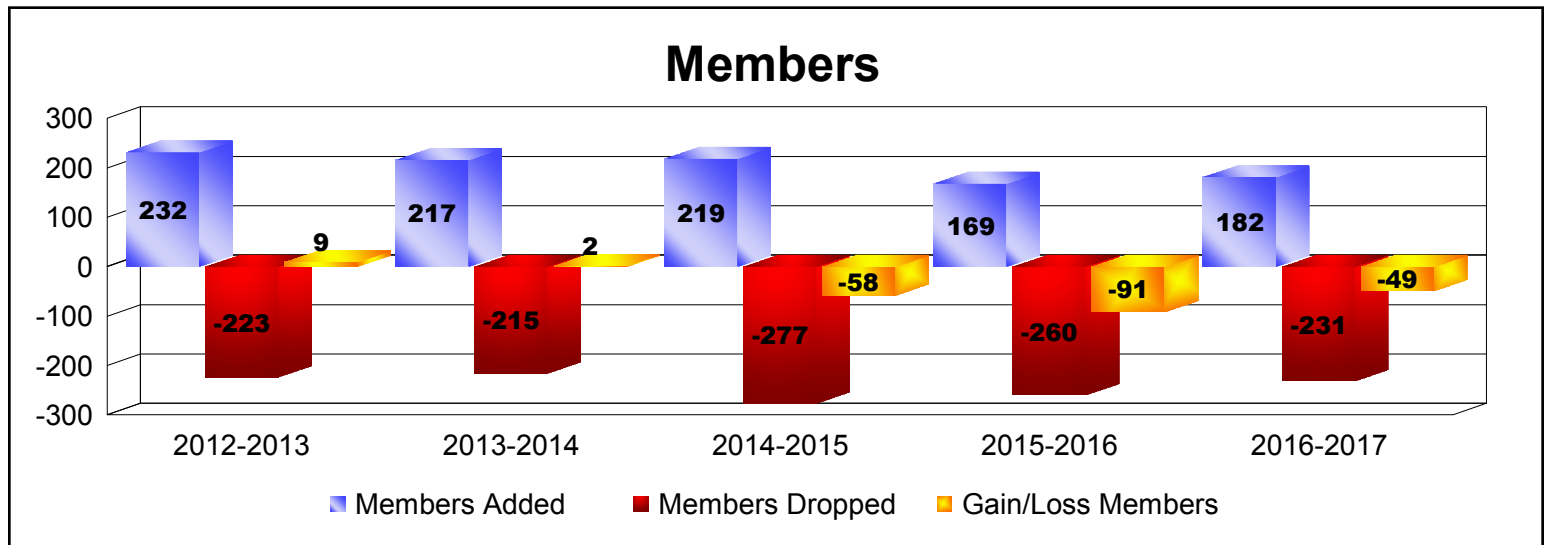

Year	New Clubs	Dropped Clubs	Gain/ Loss Clubs	New Members	Charter Members	Reinstate Members	Transfer Members	Total Member Added	Total Members Dropped	Gain/ Loss Members
2012-2013	1	0	1	195	24	4	9	232	-223	9
2013-2014	1	-1	0	167	23	2	25	217	-215	2
2014-2015	1	-2	-1	164	27	0	28	219	-277	-58
2015-2016	0	-1	-1	137	2	10	20	169	-260	-91
2016-2017	0	-2	-2	156	4	7	15	182	-231	-49
<b>Average</b>	<b>1</b>	<b>-1</b>	<b>-1</b>	<b>164</b>	<b>16</b>	<b>5</b>	<b>19</b>	<b>204</b>	<b>-241</b>	<b>-37</b>

Year	New Clubs	Dropped Clubs	Gain/ Loss Clubs	New Members	Charter Members	Reinstate Members	Transfer Members	Total Member Added	Total Members Dropped	Gain/ Loss Members
2012-2013	0	0	0	41	0	0	1	42	-43	-1
2013-2014	1	0	1	52	32	0	0	84	-39	45
2014-2015	0	-1	-1	12	0	0	0	12	-68	-56
2015-2016	0	0	0	26	0	17	0	43	-59	-16
2016-2017	0	0	0	39	0	0	0	39	-34	5
<b>Average</b>	<b>0</b>	<b>0</b>	<b>0</b>	<b>34</b>	<b>6</b>	<b>3</b>	<b>0</b>	<b>44</b>	<b>-49</b>	<b>-5</b>