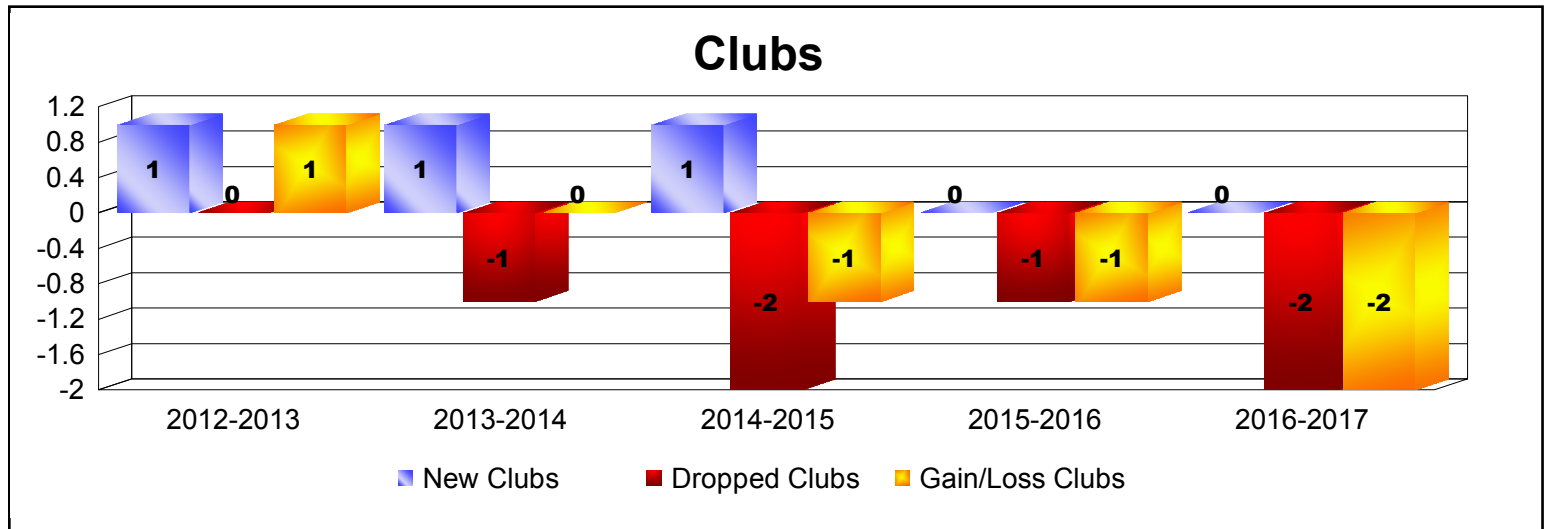

Year	New Clubs	Dropped Clubs	Gain/ Loss Clubs	New Members	Charter Members	Reinstate Members	Transfer Members	Total Member Added	Total Members Dropped	Gain/ Loss Members
2012-2013	1	0	1	195	24	4	9	232	-223	9
2013-2014	1	-1	0	167	23	2	25	217	-215	2
2014-2015	1	-2	-1	164	27	0	28	219	-277	-58
2015-2016	0	-1	-1	137	2	10	20	169	-260	-91
2016-2017	0	-2	-2	156	4	7	15	182	-231	-49
<b>Average</b>	<b>1</b>	<b>-1</b>	<b>-1</b>	<b>164</b>	<b>16</b>	<b>5</b>	<b>19</b>	<b>204</b>	<b>-241</b>	<b>-37</b>

Year	New Clubs	Dropped Clubs	Gain/ Loss Clubs	New Members	Charter Members	Reinstate Members	Transfer Members	Total Member Added	Total Members Dropped	Gain/ Loss Members
2012-2013	0	0	0	41	0	0	1	42	-43	-1
2013-2014	1	0	1	52	32	0	0	84	-39	45
2014-2015	0	-1	-1	12	0	0	0	12	-68	-56
2015-2016	0	0	0	26	0	17	0	43	-59	-16
2016-2017	0	0	0	39	0	0	0	39	-34	5
<b>Average</b>	<b>0</b>	<b>0</b>	<b>0</b>	<b>34</b>	<b>6</b>	<b>3</b>	<b>0</b>	<b>44</b>	<b>-49</b>	<b>-5</b>