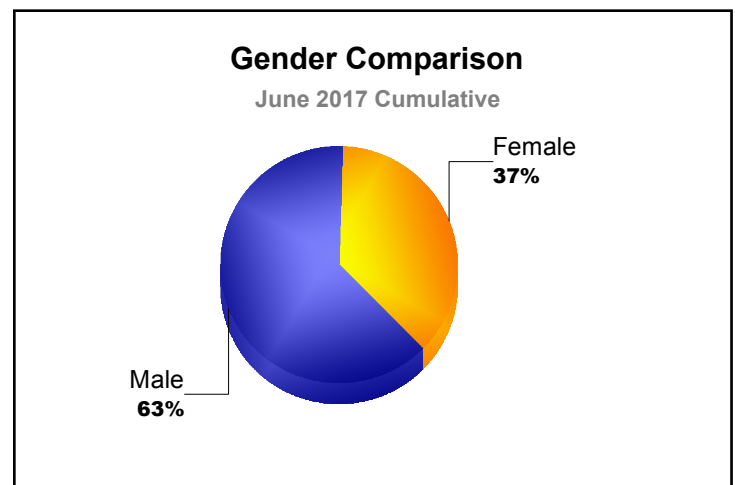

Year	New Clubs	Dropped Clubs	Gain/ Loss Clubs	New Members	Charter Members	Reinstate Members	Transfer Members	Total Member Added	Total Members Dropped	Gain/ Loss Members
2012-2013	1	0	1	195	24	4	9	232	-223	9
2013-2014	1	-1	0	167	23	2	25	217	-215	2
2014-2015	1	-2	-1	164	27	0	28	219	-277	-58
2015-2016	0	-1	-1	137	2	10	20	169	-260	-91
2016-2017	0	-2	-2	156	4	7	15	182	-231	-49
<b>Average</b>	<b>1</b>	<b>-1</b>	<b>-1</b>	<b>164</b>	<b>16</b>	<b>5</b>	<b>19</b>	<b>204</b>	<b>-241</b>	<b>-37</b>