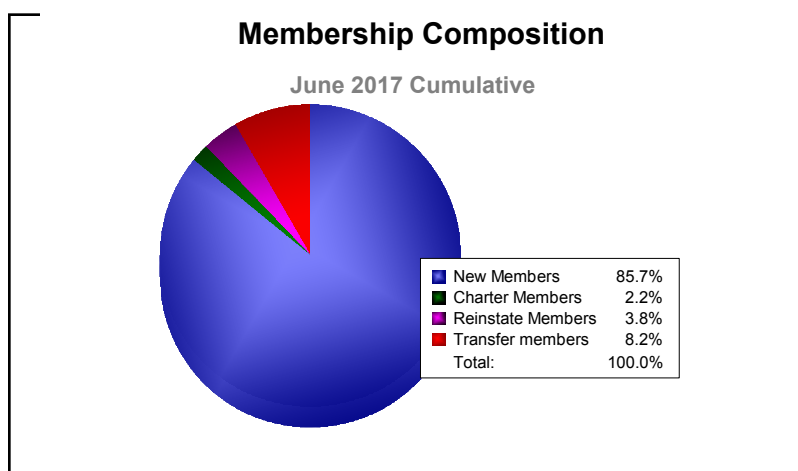

Year	New Clubs	Dropped Clubs	Gain/ Loss Clubs	New Members	Charter Members	Reinstate Members	Transfer Members	Total Member Added	Total Members Dropped	Gain/ Loss Members
2012-2013	1	0	1	195	24	4	9	232	-223	9
2013-2014	1	-1	0	167	23	2	25	217	-215	2
2014-2015	1	-2	-1	164	27	0	28	219	-277	-58
2015-2016	0	-1	-1	137	2	10	20	169	-260	-91
2016-2017	0	-2	-2	156	4	7	15	182	-231	-49
<b>Average</b>	<b>1</b>	<b>-1</b>	<b>-1</b>	<b>164</b>	<b>16</b>	<b>5</b>	<b>19</b>	<b>204</b>	<b>-241</b>	<b>-37</b>